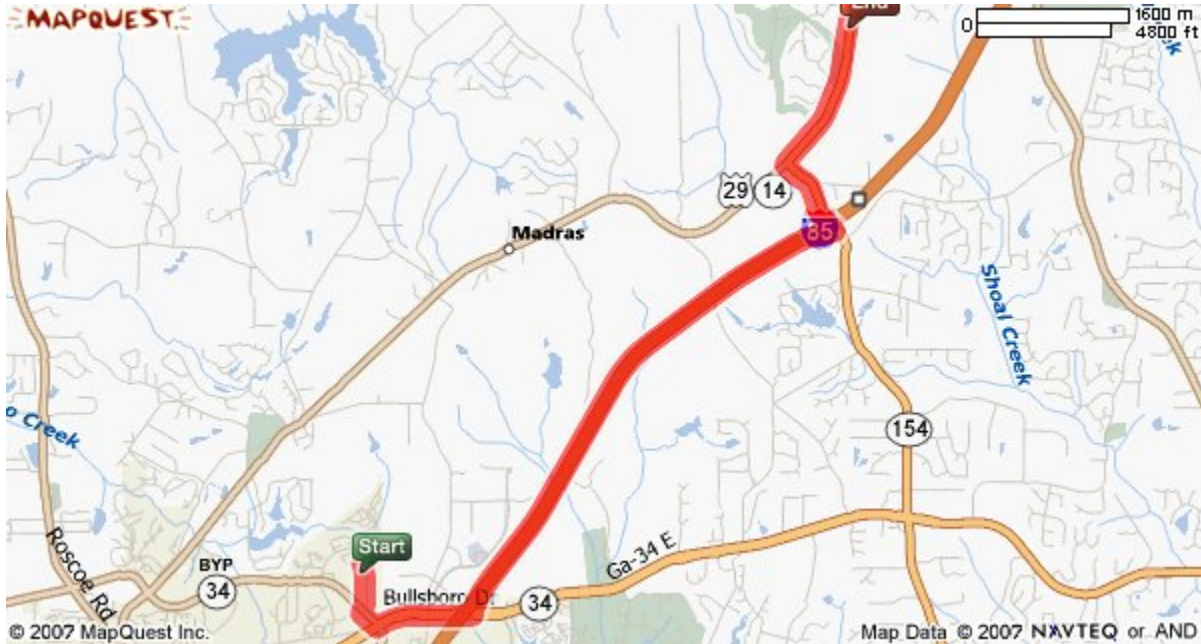

# Arbor Springs Elementary School

4840 Highway 29 North  
Newnan, GA 30265  
770-463-5903  
Fax 770-463-5937  
[www.cowetaschools.org/arbor/](http://www.cowetaschools.org/arbor/)

**Directions to Arbor Springs Elementary from the Central Registration Office:** Go South on Werz Industrial Dr. toward Millard Farmer Industrial Blvd/GA-34 by pass – Turn left onto Millard Farmer Industrial Blvd. – Turn left onto Bullsboro Dr./GA-34E – merge onto I-85N/GA-403N via the ramp on the left 4.2 miles – take the McCollum-Sharpsburg Rd/GA-154 exit – Exit 51 – Turn Left onto GA-154 0.7 miles – Turn right onto US-29/GA-14/GA-154 1.3 miles – Arbor Springs Elementary will be on the left.