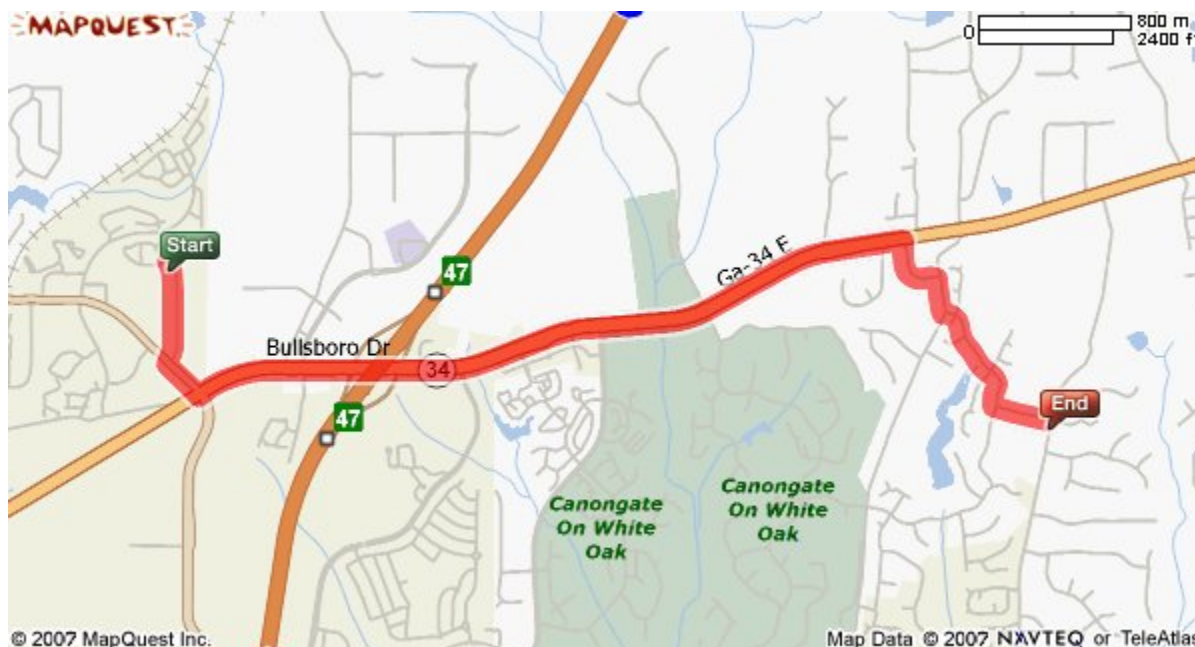

Arnall Middle School

700 Lora Smith Road
Newnan, GA 30265
770-254-2765
Fax 770-254-2770
www.cowetaschools.org/ams/

Directions to Arnall Middle School from the Central Registration Office: Go South on Werz Industrial Dr. toward Millard Farmer Industrial Blvd/GA-34 by pass – Turn left onto Millard Farmer Industrial Blvd. – Turn left onto Bullsboro Drive/GA-34 E. Continue to follow GA-34E for approximately 3.3 miles and make a right onto Lora Smith Road – White Oak Elementary is on the Right approximately 1 miles down Lora Smith Road just past White Oak Elementary.