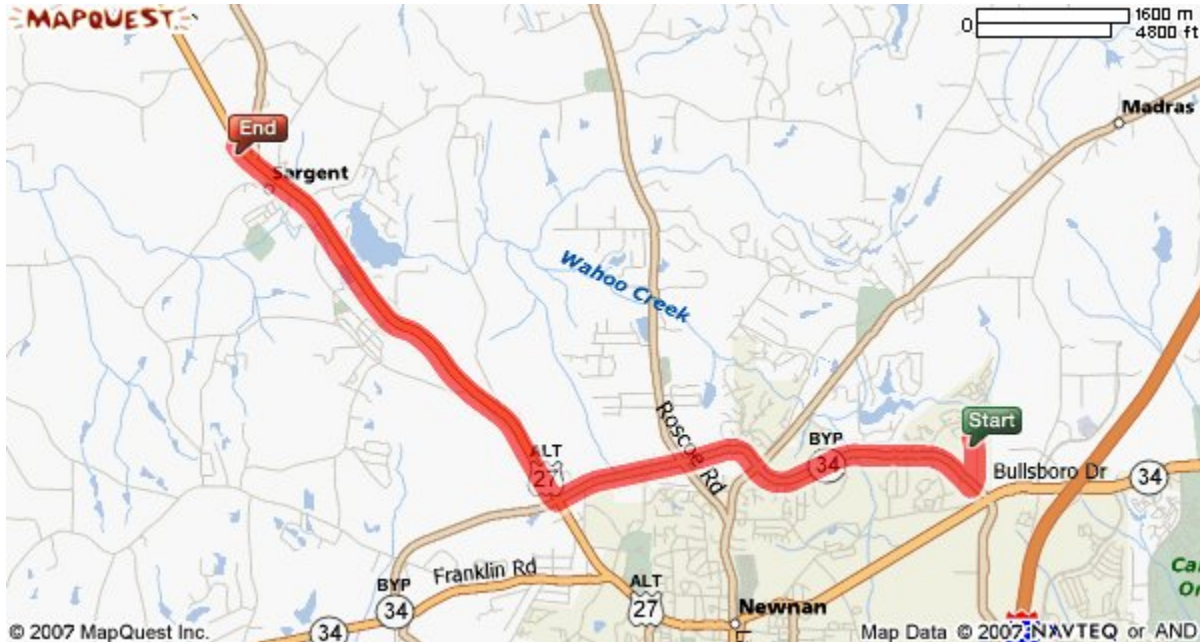

Arnco-Sargent Elementary School

2449 West Highway 16

Newnan, GA 30263

770-254-2830

Fax 770-304-5916

www.cowetaschools.org/ases/default.htm

Directions to Arnco-Sargent Elementary from the Central Registration Office: Go South on Werz Industrial Dr. toward Millard Farmer Industrial Blvd/GA-34 by pass – Turn right onto Millard Farmer Industrial Blvd go 3.8 miles and make a right on US-27 ALT/GA-16 continue on US-27 ALT/GA-16 for 4.0 miles. Arnco-Sargent will be on the right hand side of the road.