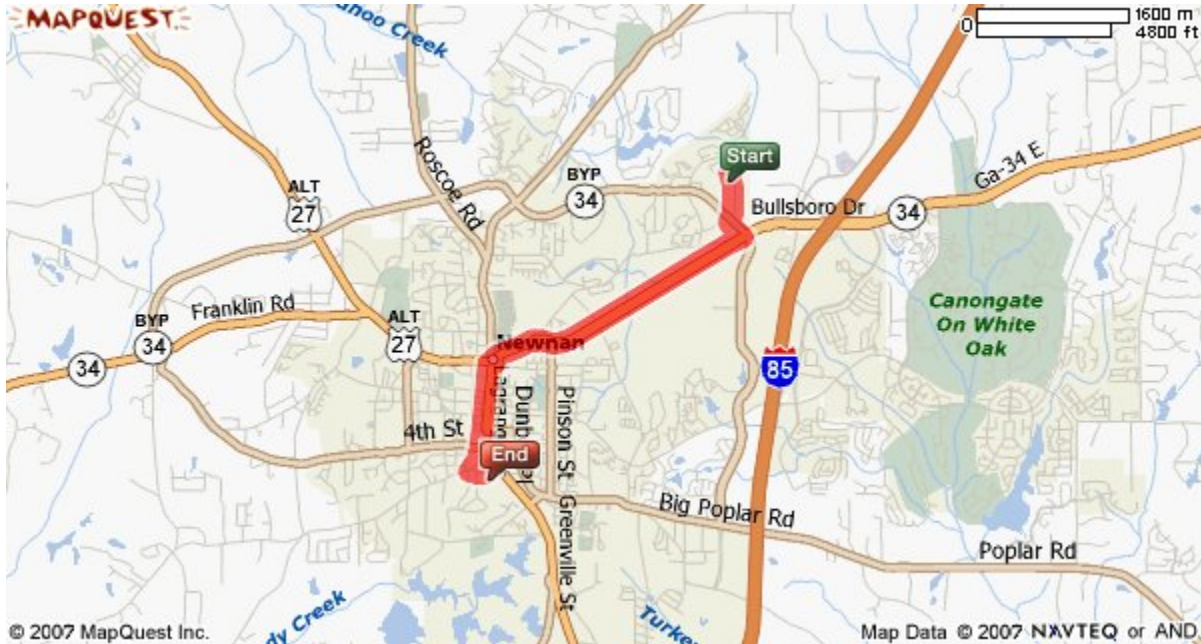

Atkinson Elementary School

14 Nimmons Street

Newnan, GA 30263

770-254-2835

Fax 770-304-5917

www.cowetaschools.org/aes

Directions to Atkinson Elementary from the Central Registration Office: Go South on Werz Industrial Dr. toward Millard Farmer Industrial Blvd/GA-34 by pass – Turn left onto Millard Farmer Industrial Blvd at the red light make a right onto Bullsboro Dr/GA-34 W. Stay on Bullsboro Drive for 2.4 miles just past the cemetery make a right onto Clark St. and immediately make a left onto Jackson Street/US-29/US-27 ALT/GA-14S/GA-16E/Jefferson Davis Memorial Hwy. – get in the right hand lane and travel .5 miles Lagrange Street will bear off the right – go .3 miles and make a left on Nimmons Street Atkinson Elementary will be on your right.