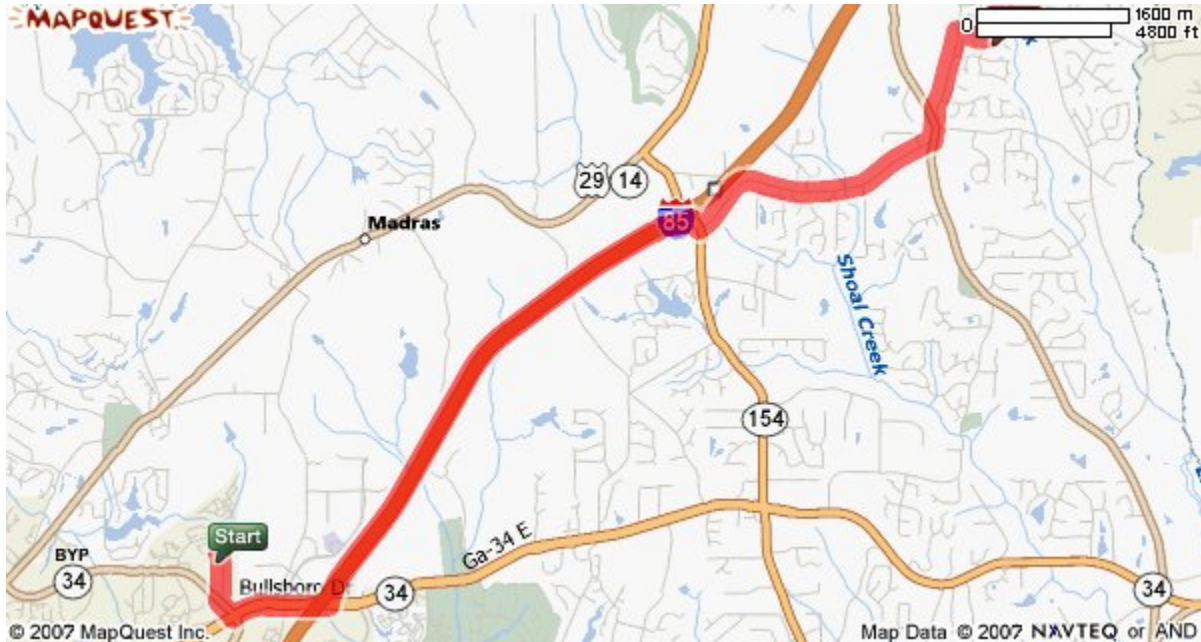

Canongate Elementary School

200 Petes Road
Sharpsburg, GA 30277
770-463-8010
Fax 770-463-0053
www.cowetaschools.org/ces/

Directions to Canongate Elementary from the Central Registration Office: Go South on Werz Industrial Dr. toward Millard Farmer Industrial Blvd/GA-34 by pass – Turn left onto Millard Farmer Industrial Blvd at the red light make a left onto Bullsboro Dr/GA-34 E. Merge onto I-85 N/GA-403 N via the ramp on the left – travel 4.2 miles and take the McCollum-Sharpsburg Rd/GA-154 exit #51 exit – turn right on McCollum-Sharpsburg Rd/GA-154 and make a left onto Raymond Hill Rd at the first light – travel 2.3 miles and make a left onto Fischer Road – travel less than .1 miles and go straight onto Shaw Road – after .8 miles make a right onto Pete Road/Petes Road – Canongate Elementary will be on the left