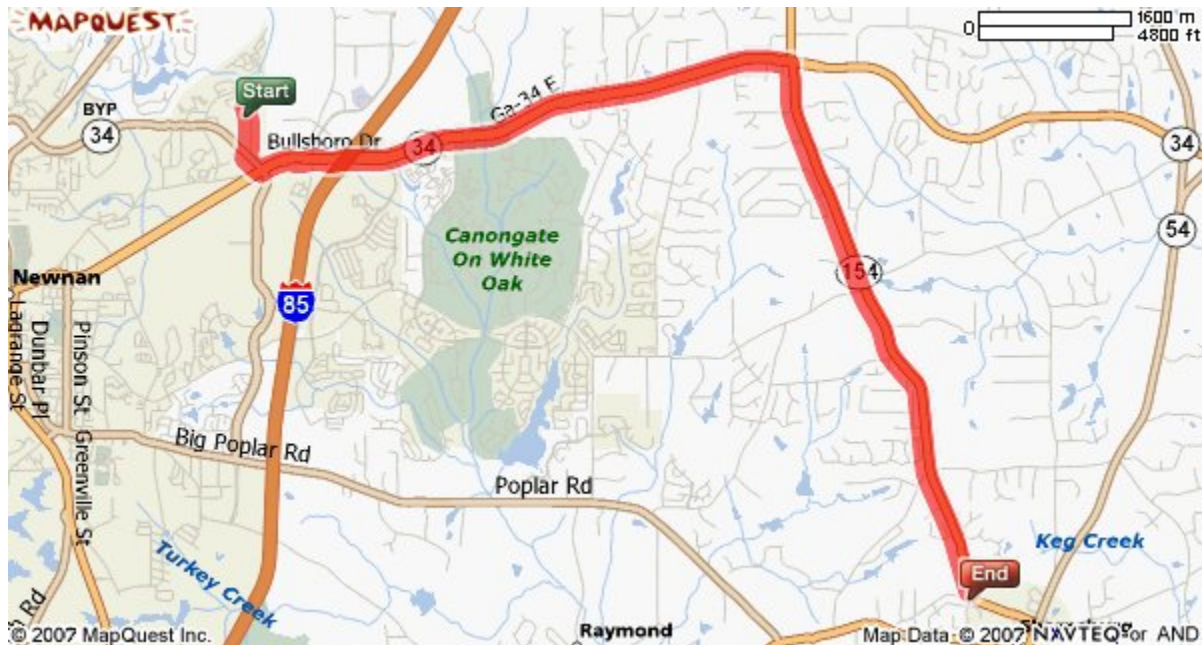

East Coweta High School

400 McCollum-Sharpsburg Road

Sharpsburg, GA 30277

770-254-2850

Fax 770-254-2857

www.cowetaschools.org/echs/

Directions to East Coweta High School from the Central Registration Office: Go South on Werz Industrial Dr. toward Millard Farmer Industrial Blvd/GA-34 by pass – Turn left onto Millard Farmer Industrial Blvd./GA-34 Bypass – Turn left onto Bullsboro Drive/GA-34E at the red light – Continue 4.7 miles following GA-34E – Turn right onto Sharpsburg McCollum Rd/GA-154 – continue on Sharpsburg McCollum Road/GA-154 for 4.6 miles East Coweta High School will be on the right.