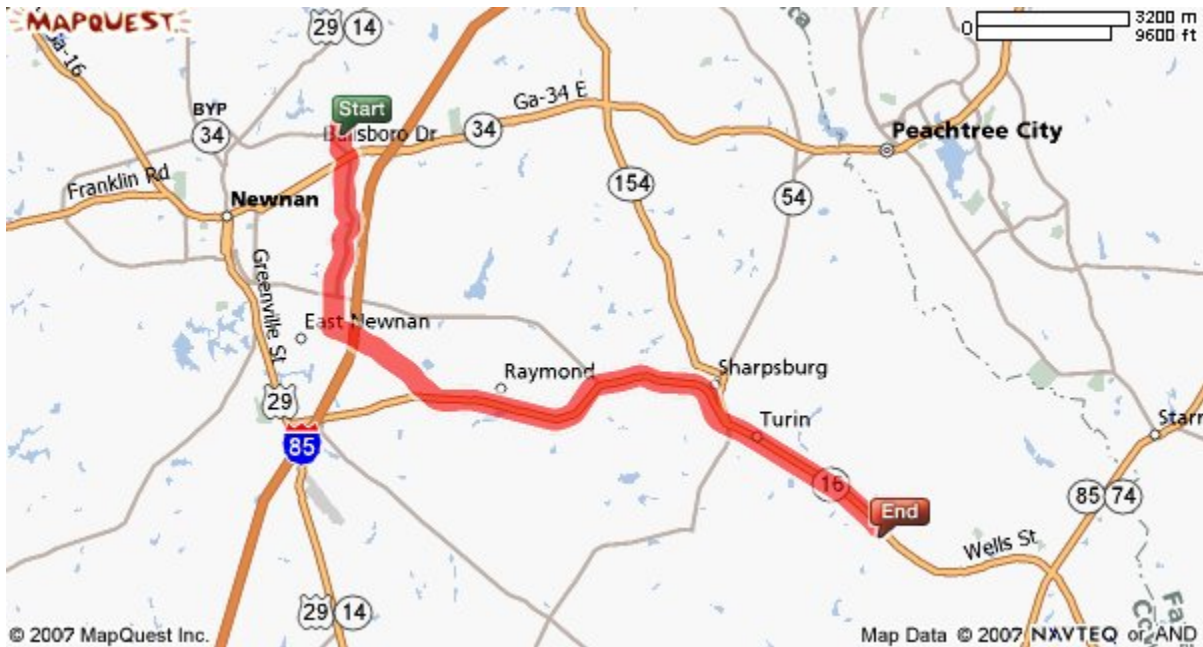

East Coweta Middle School

6291 East Highway 16
Senoia, GA 30276
770-599-6607
Fax 770-599-1051
www.cowetaschools.org/ecms/

Directions to East Coweta Middle School from the Central Registration Office: Go South on Werz Industrial Dr. toward Millard Farmer Industrial Blvd/GA-34 by pass – Turn left onto Millard Farmer Industrial Blvd. – Stay straight to go onto Newnan Crossing Bypass for 2.8 miles – Turn left onto Poplar Road traveling for approximately 2.3 miles and make a left onto GA-16 – travel approximately 9 miles and East Coweta Middle School will be on the right.