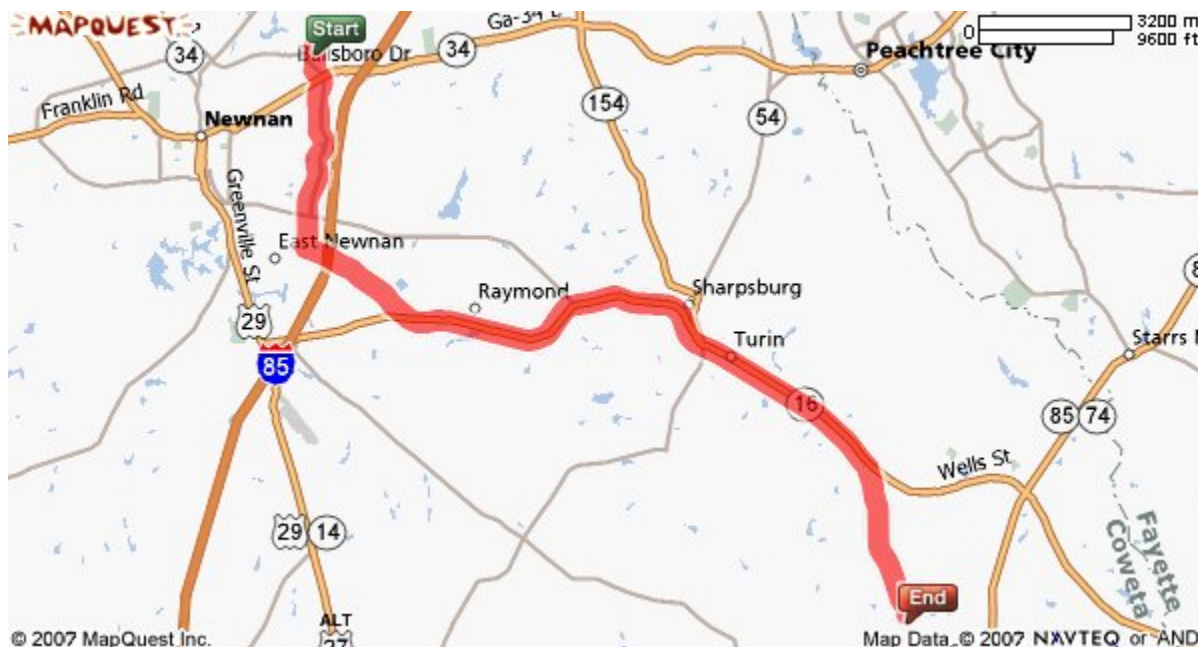

Eastside Elementary School

1225 Eastside School Road
Senoia, GA 30276
770-599-6621
Fax 770-599-8530
www.cowetaschools.org/ees/

Directions to Eastside Elementary from the Central Registration Office: Go South on Werz Industrial Dr. toward Millard Farmer Industrial Blvd/GA-34 by pass – Turn left onto Millard Farmer Industrial Blvd. stay straight to go onto Newnan Crossing Bypass. Stay on the Newnan Crossing Bypass until you come to the Poplar Road intersection (it is a 4-way stop). Make a left onto Poplar Road – stay on Poplar Road until you come to the GA-16 intersection - Make a left onto GA-16 and travel approximately 8.5 to 9 miles – make a right onto Old Highway 85 traveling for 2.5 miles then make a right onto Eastside School Road the school will be on your right.