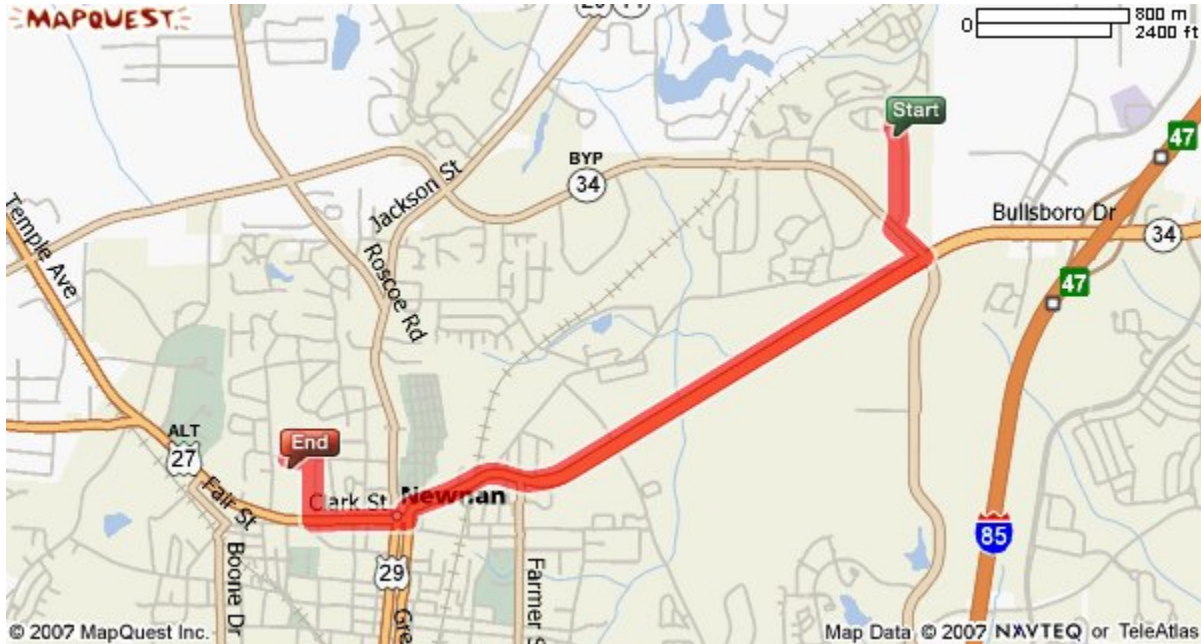

# Elm Street Elementary School

46 Elm Street  
Newnan, GA 30263  
770-254-2865

Fax 770-304-5918

[www.cowetaschools.org/eses/](http://www.cowetaschools.org/eses/)

**Directions to Elm Street Elementary from the Central Registration Office:** Go South on Werz Industrial Dr. toward Millard Farmer Industrial Blvd/GA-24 by pass – Turn left onto Millard Farmer Industrial Blvd. – turn right at the red light onto Bullsboro Dr/GA-34 W and continue for 2.4 miles – make a right onto Clark Street making sure to get into the center lane – continue to follow Clark Street for .3 mile turning right onto Powell Place travel .2 miles and make a left onto Elm Street the school will be on your left.