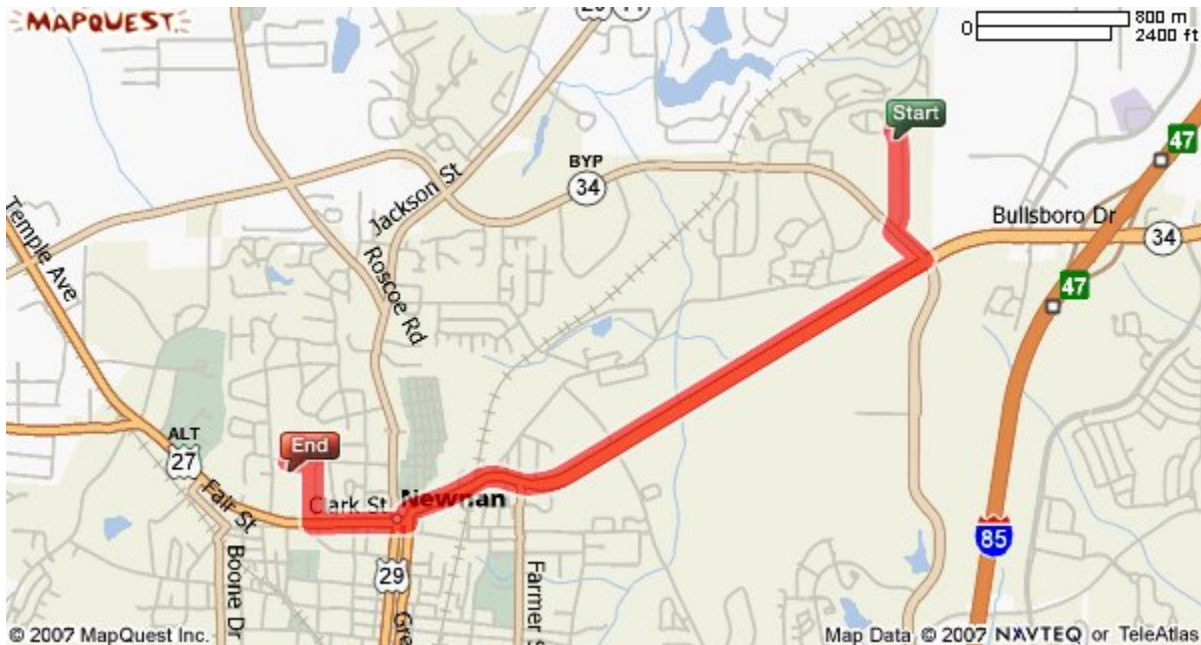

Elm Street Elementary School

46 Elm Street
Newnan, GA 30263
770-254-2865
Fax 770-304-5918
www.cowetaschools.org/eses/

Directions to Elm Street Elementary from the Central Registration Office: Go South on Werz Industrial Dr. toward Millard Farmer Industrial Blvd/GA-34 by pass – Turn left onto Millard Farmer Industrial Blvd. – turn right at the red light onto Bullsboro Dr/GA-34 W and continue for 2.4 miles – make a right onto Clark Street making sure to get into the center lane – continue to follow Clark Street for .3 mile turning right onto Powell Place travel .2 miles and make a left onto Elm Street the school will be on your left.