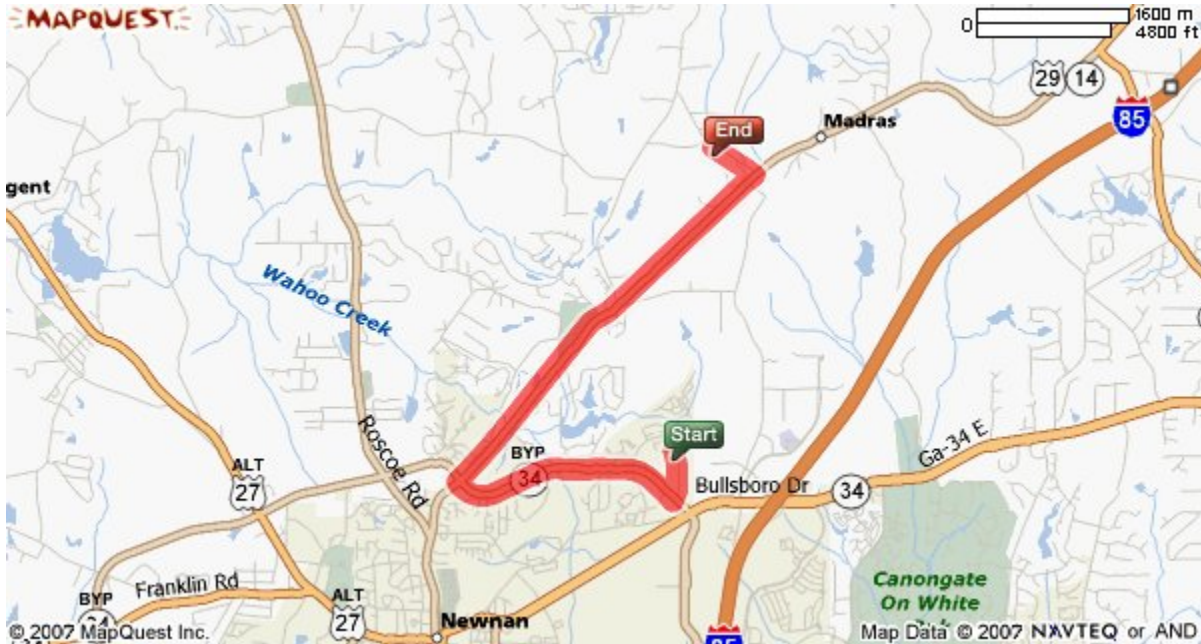

Madras Middle School

240 Edgeworth Road

Newnan, GA 30263

770-254-2744

Fax 770-304-5928

www.cowetaschools.org/mms/

Directions to Madras Middle School from the Central Registration Office: Go South on Werz Industrial Dr. toward Millard Farmer Industrial Blvd/GA-24 by pass – Turn Right onto Millard Farmer Industrial Blvd. 2.0 miles – Turn right onto US-29/GA-14/Jefferson Davis Memorial Hwy. 3.6 miles – Turn left onto Edgeworth Road 0.4 miles Madras Middle School will be on the left.