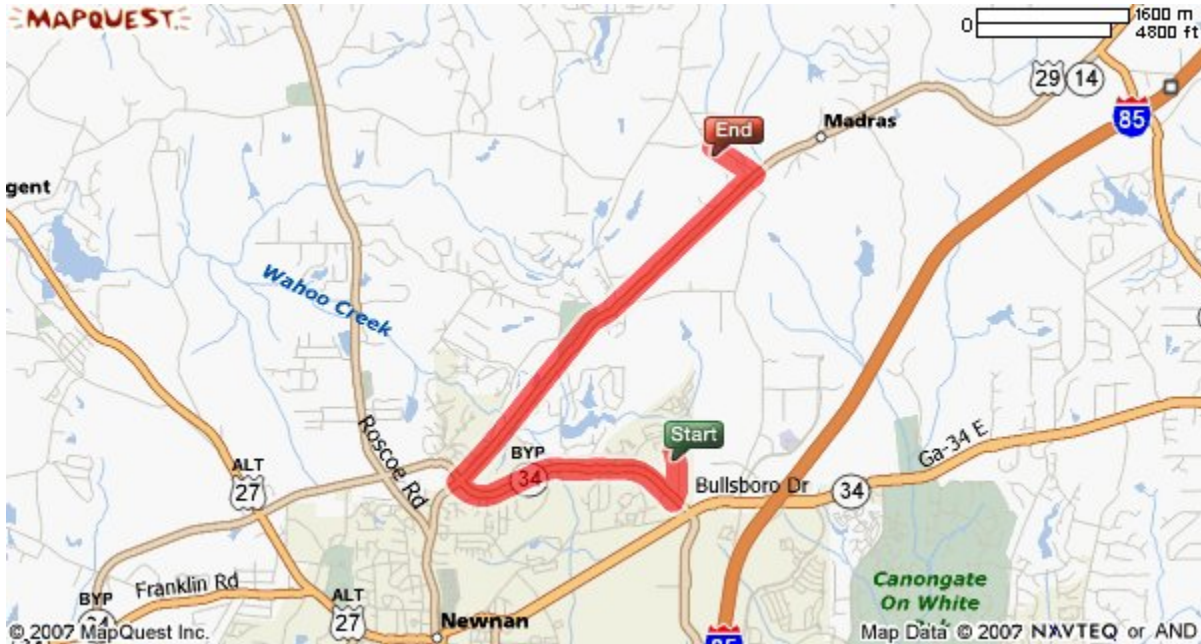

Madras Middle School

240 Edgeworth Road
Newnan, GA 30263

770-254-2744

Fax 770-304-5928

www.cowetaschools.org/mms/

Directions to Madras Middle School from the Central Registration Office: Go South on Werz Industrial Dr. toward Millard Farmer Industrial Blvd/GA-34 by pass – Turn Right onto Millard Farmer Industrial Blvd. 2.0 miles – Turn right onto US-29/GA-14/Jefferson Davis Memorial Hwy. 3.6 miles – Turn left onto Edgeworth Road 0.4 miles Madras Middle School will be on the left.