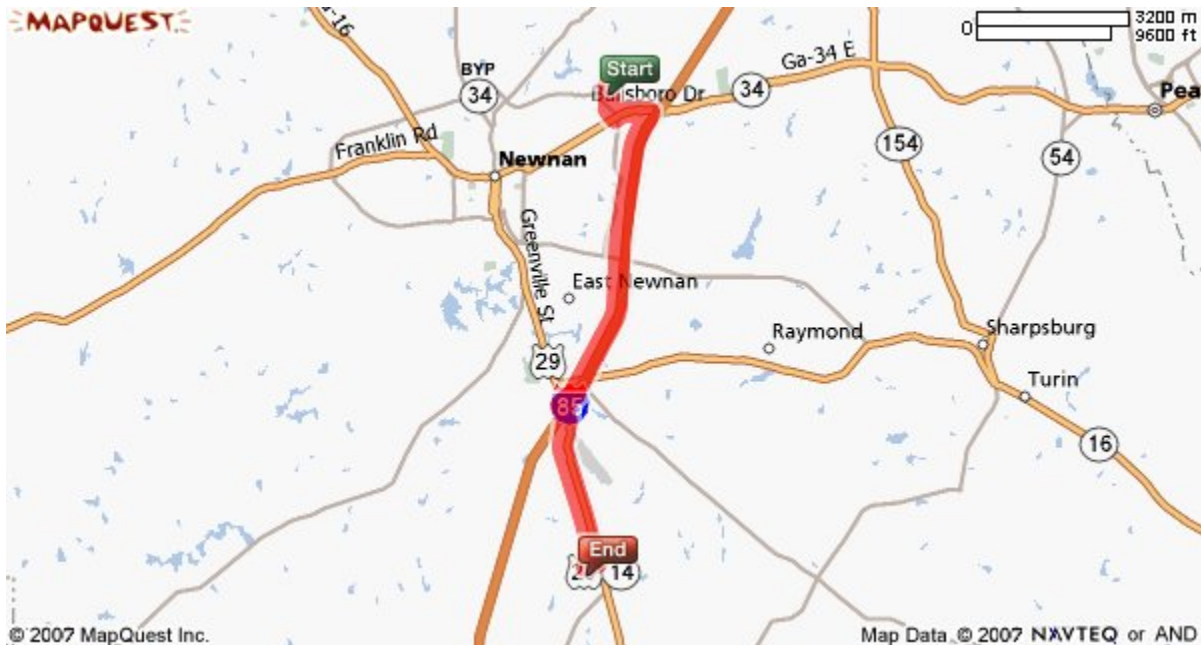

Moreland Elementary School

145 Railroad Street
Moreland, GA 30259
770-254-2875
Fax 770-304-5920
www.cowetaschools.org/mes/

Directions to Moreland Elementary from the Central Registration Office: Go South on Werz Industrial Dr. toward Millard Farmer Industrial Blvd/GA-34 by pass – Turn left onto Millard Farmer Industrial Blvd. – at the red light make a left onto Bullsboro Dr/GA-34E getting into the right hand lane – merge onto I-85S/GA-403S and travel for 5 miles taking the US-29/US-27 ALT exit #41 toward Moreland at the end of the ramp make a left onto US-29/US-27 ALT and travel for 2.7 miles make a right onto Main Street traveling for .1 miles and make a left onto Railroad Street Moreland Elementary will be on the left.