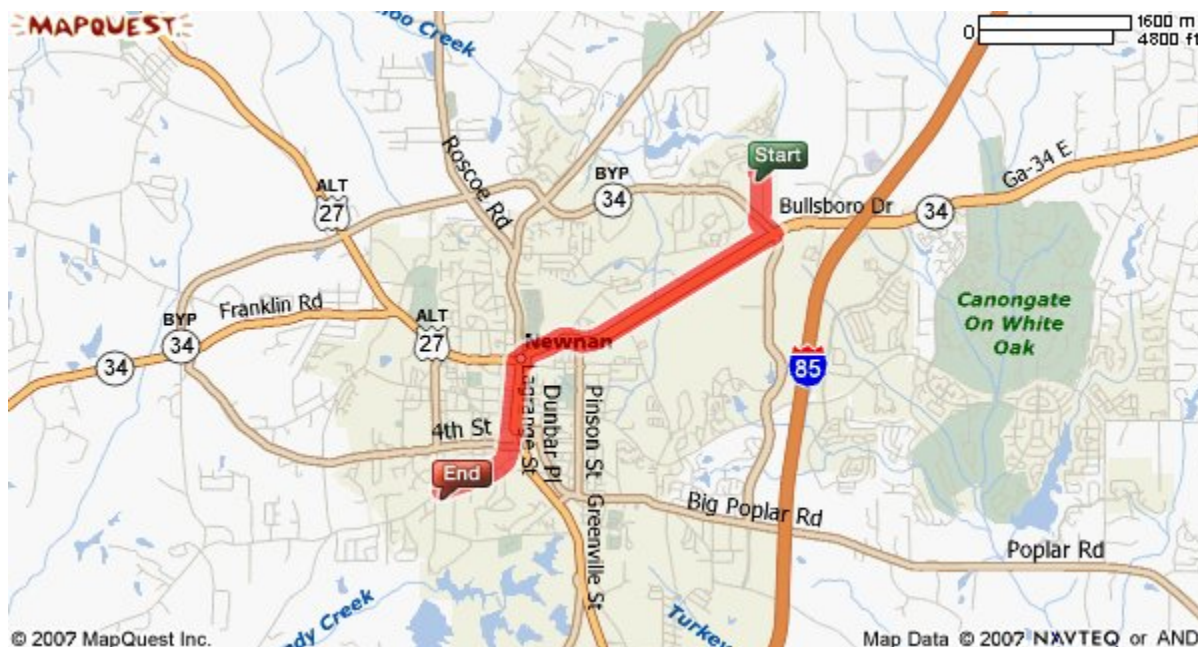

# Newnan High School

190 LaGrange Street

Newnan, GA 30263

770-254-2880

Fax 770-254-2797

[www.cowetaschools.org/nhs/](http://www.cowetaschools.org/nhs/)

**Directions to Newnan High School from the Central Registration Office:** Go South on Werz Industrial Dr. toward Millard Farmer Industrial Blvd/GA-34 by pass – Turn left onto Millard Farmer Industrial Blvd./GA-34 Bypass – Turn right onto Bullsboro Drive/GA-34W at the red light – Continue 2.4 miles following GA-34W stay in the left hand lane – Turn right onto Clark St just past the cemetery staying in the far left hand lane <0.1 miles – Turn left onto Jackson St/US-29S/US-27 ALT and get into the right hand lane 0.5 miles LaGrange street will bear off to the right – go 0.8 miles and Newnan High School will be on the left.