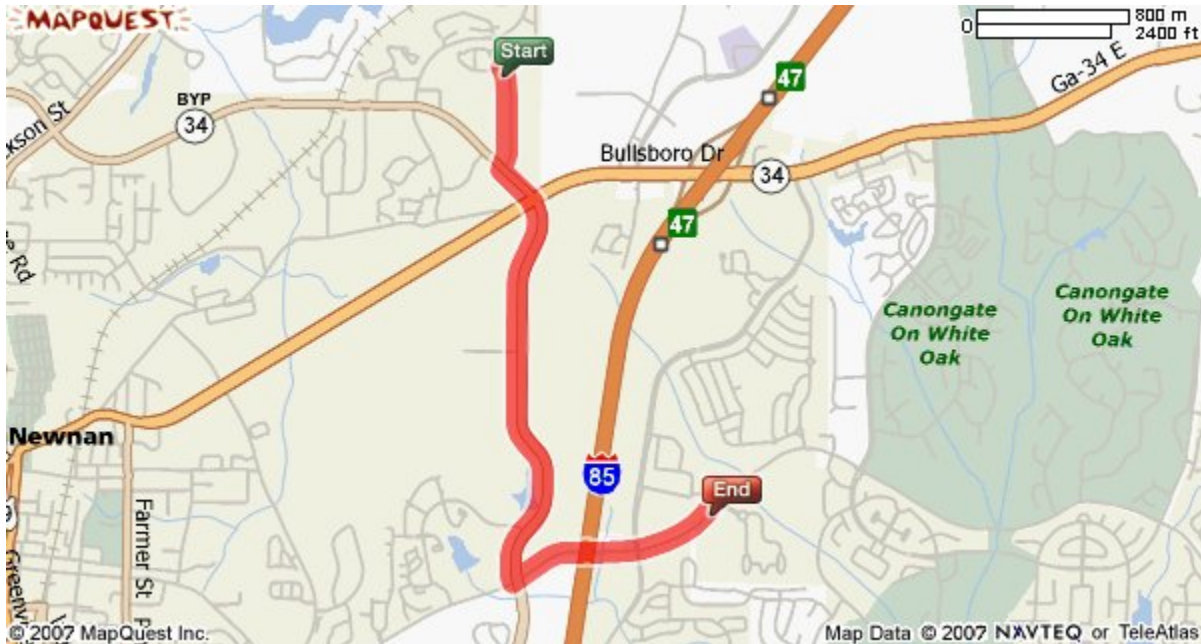

Newnan Crossing Elementary School

1267 Lower Fayetteville Road
Newnan, GA 30265
770-254-2872
Fax 770-304-5921
Cafeteria/Afterschool 770-254-2868
www.cowetaschools.org/nces/

Directions to Newnan Crossing Elementary from the Central Registration Office: Go South on Werz Industrial Dr. toward Millard Farmer Industrial Blvd/GA-34 by pass – Turn left onto Millard Farmer Industrial Blvd. – Stay straight to go onto Newnan Crossing Blvd at the red light – travel 1.5 miles at the second red light make a left onto Lower Fayetteville Road – travel for .9 miles and Newnan Crossing Elementary School will be on your right.