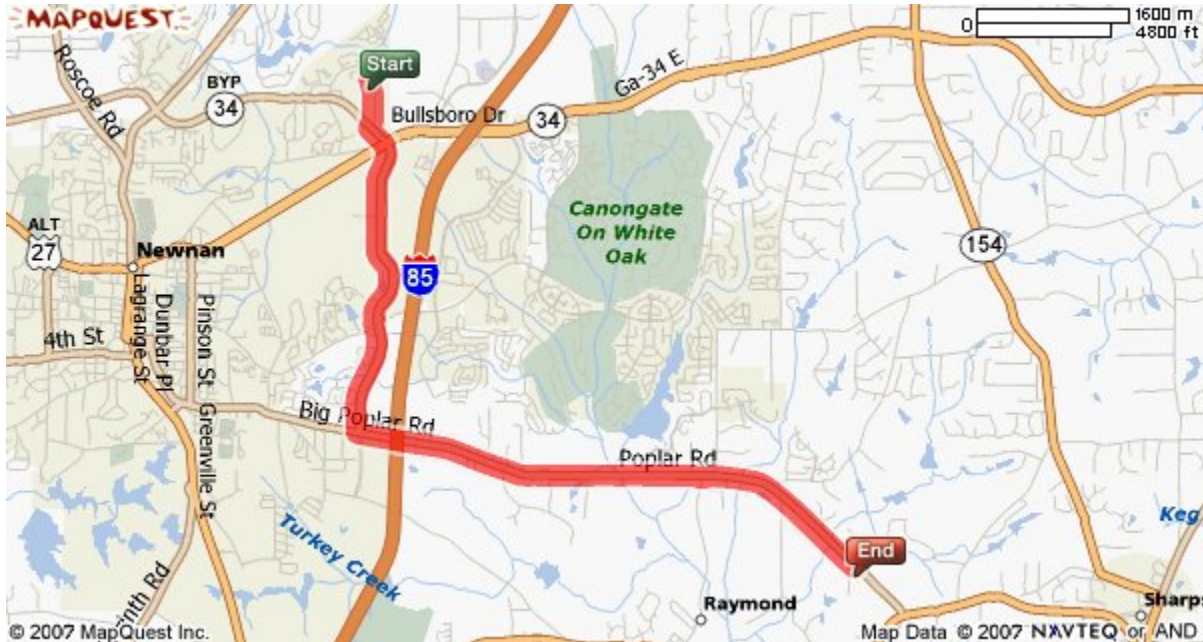

Poplar Road Elementary School

2925 Poplar Road
Sharpsburg, GA 30277
770-254-2740
Fax 770-304-5926
www.cowetaschools.org/pres/

Directions to Poplar Road Elementary from the Central Registration Office: Go South on Werz Industrial Dr. toward Millard Farmer Industrial Blvd/GA-34 by pass – Turn left onto Millard Farmer Industrial Blvd. – Go straight at the red light to go onto Newnan Crossing Bypass – stay on Newnan Crossing Bypass for 2.3 miles – make a left turn onto Poplar Road traveling 4.7 miles Poplar Road Elementary will be on your left.