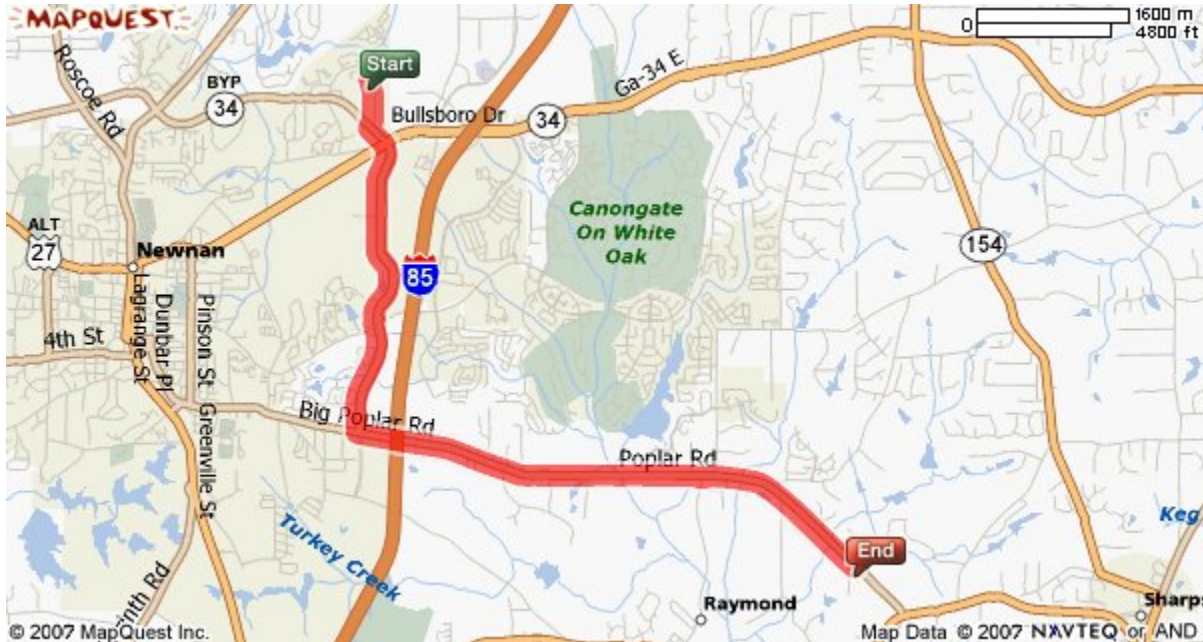

Poplar Road Elementary School

2925 Poplar Road
Sharpsburg, GA 30277
770-254-2740
Fax 770-304-5926
www.cowetaschools.org/pres/

Directions to Poplar Road Elementary from the Central Registration Office: Go South on Werz Industrial Dr. toward Millard Farmer Industrial Blvd/GA-24 by pass – Turn left onto Millard Farmer Industrial Blvd. – Go straight at the red light to go onto Newnan Crossing Bypass – stay on Newnan Crossing Bypass for 2.3 miles – make a left turn onto Poplar Road traveling 4.7 miles Poplar Road Elementary will be on your left.