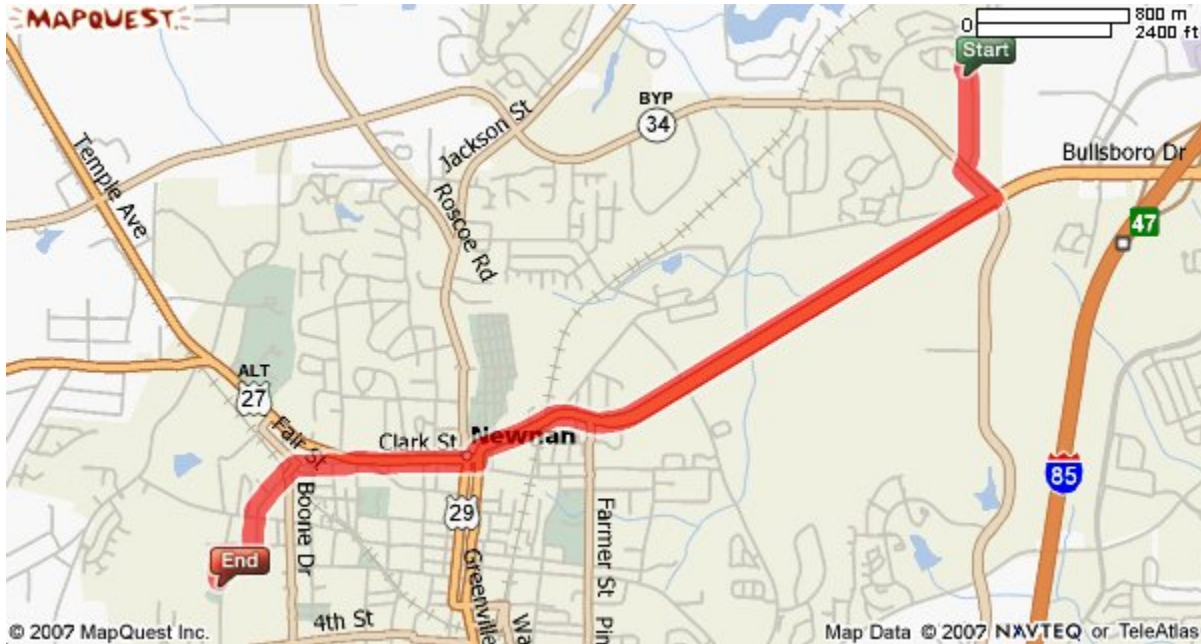

Ruth Hill Elementary School

57 Sunset Lane
Newnan, GA 30263

770-254-2895

Fax 770-304-5923

www.cowetaschools.org/rhes/

Directions to Ruth Hill Elementary from the Central Registration Office: Go South on Werz Industrial Dr. toward Millard Farmer Industrial Blvd/GA-34 by pass – Turn left onto Millard Farmer Industrial Blvd. – Turn RIGHT onto BULLSBORO DR / GA-34 W. Continue to follow GA-34 W. 2.4 miles -- Turn RIGHT onto CLARK ST / W GA-16 / US-29 N / US-27 ALT N / GA-14 N / GA-16 W. Continue to follow CLARK ST / US-27 ALT N / GA-16 W. .5 miles -- Turn SLIGHT LEFT onto FAIR ST .2 miles -- Turn LEFT onto VC ST .2 miles -- VC ST becomes PRATT ST .3 miles -- Turn LEFT onto SUNSET LN <0.1 miles Ruth Hill Elementary will be on the left.