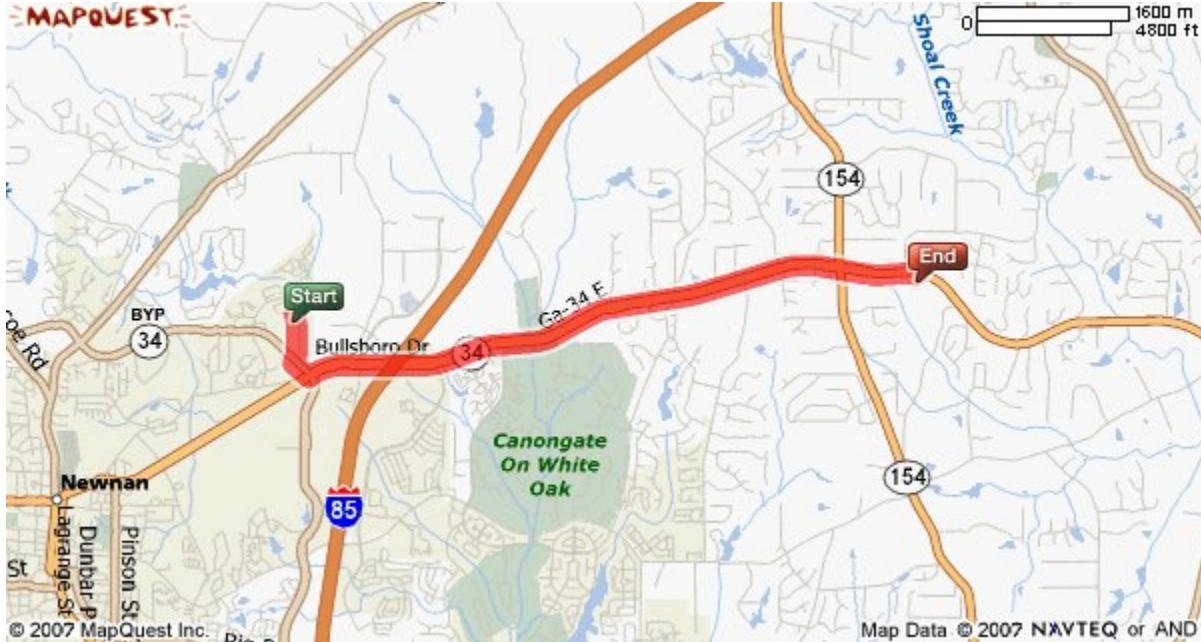

Thomas Crossroads Elementary School

3530 E. Hwy 34
Sharpsburg, GA 30277
770-254-2751
Fax 770-304-5924
www.cowetaschools.org/tces/

Directions to Thomas Crossroads Elementary from the Central Registration Office: Go South on Werz Industrial Dr. toward Millard Farmer Industrial Blvd/GA-34 by pass – Turn left onto Millard Farmer Industrial Blvd. – Turn Left onto BULLSBORO DR / GA-34 E. Continue to follow GA-34 E 5.4 miles -- Thomas Crossroads Elementary will be on your left just past the Thomas Crossroads intersection where Hwy 154 and Hwy 34 intersect.