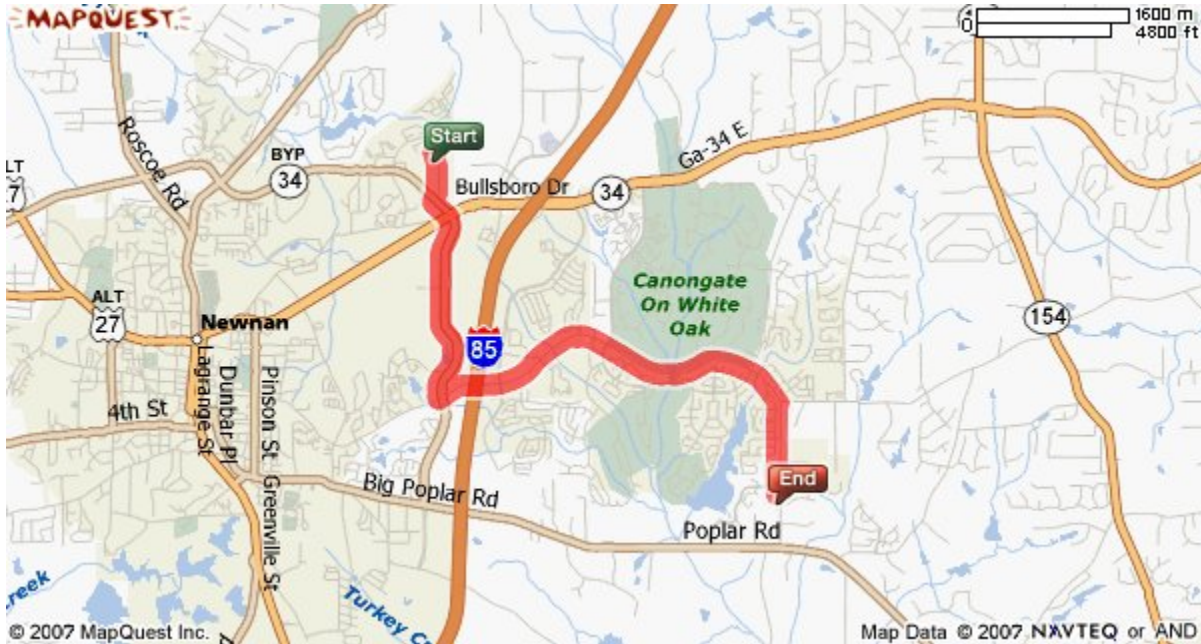

Welch Elementary School

240 Mary Freeman Road

Newnan, GA 30265

770-254-2597

Fax 770-251-0986

www.cowetaschools.org/welch/

Directions to Welch Elementary from the Central Registration Office: Go South on Werz Industrial Dr. toward Millard Farmer Industrial Blvd/GA-34 by pass – Turn left onto Millard Farmer Industrial Blvd. – Stay straight to go onto Newnan Crossing Bypass at the light. Turn Left onto Lower Fayetteville Road travel for 3.3 miles and make a right onto Mary Freeman Road – Welch Elementary will be on the right about 0.7 miles down Mary Freeman Road.