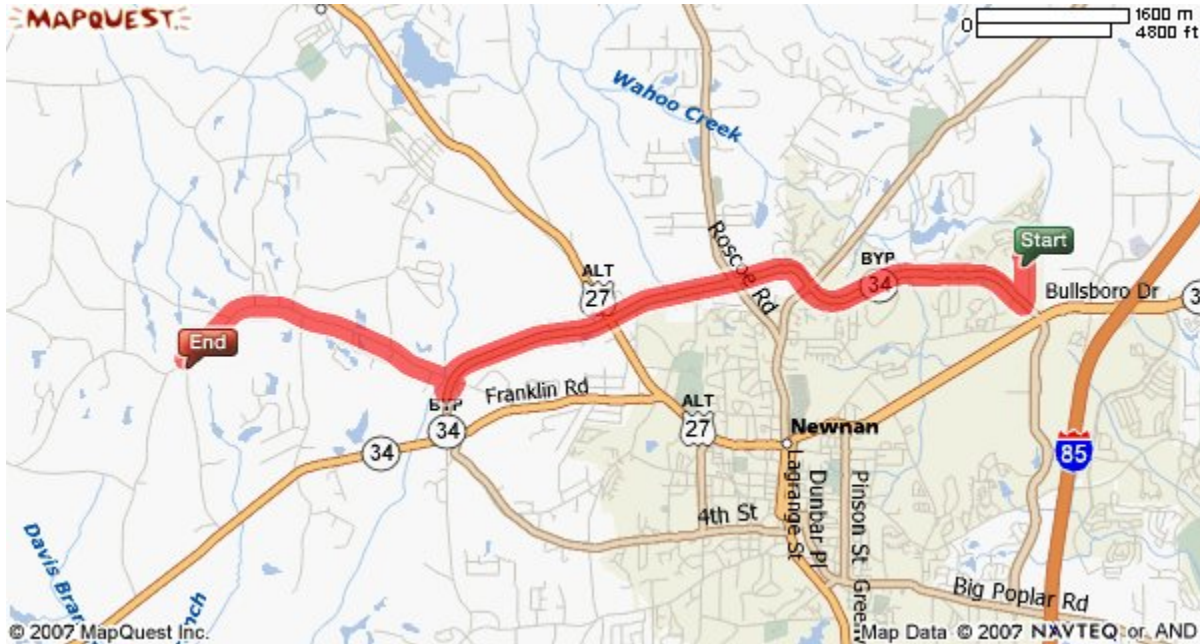

Western Elementary School

1730 Welcome Road

Newnan, GA 30264

770-254-2790

Fax 770-304-5925

www.cowetaschools.org/wes/

Directions to Western Elementary from the Central Registration Office: Go South on Werz Industrial Dr. toward Millard Farmer Industrial Blvd/GA-34 by pass – Turn Right onto Millard Farmer Industrial Blvd. – Continue to follow GA-34 Bypass for 5.4 miles – turn left onto Welcome Road – turn left at end of ramp to stay on Welcome Road – continue 2.6 miles and Western Elementary School will be on the left.