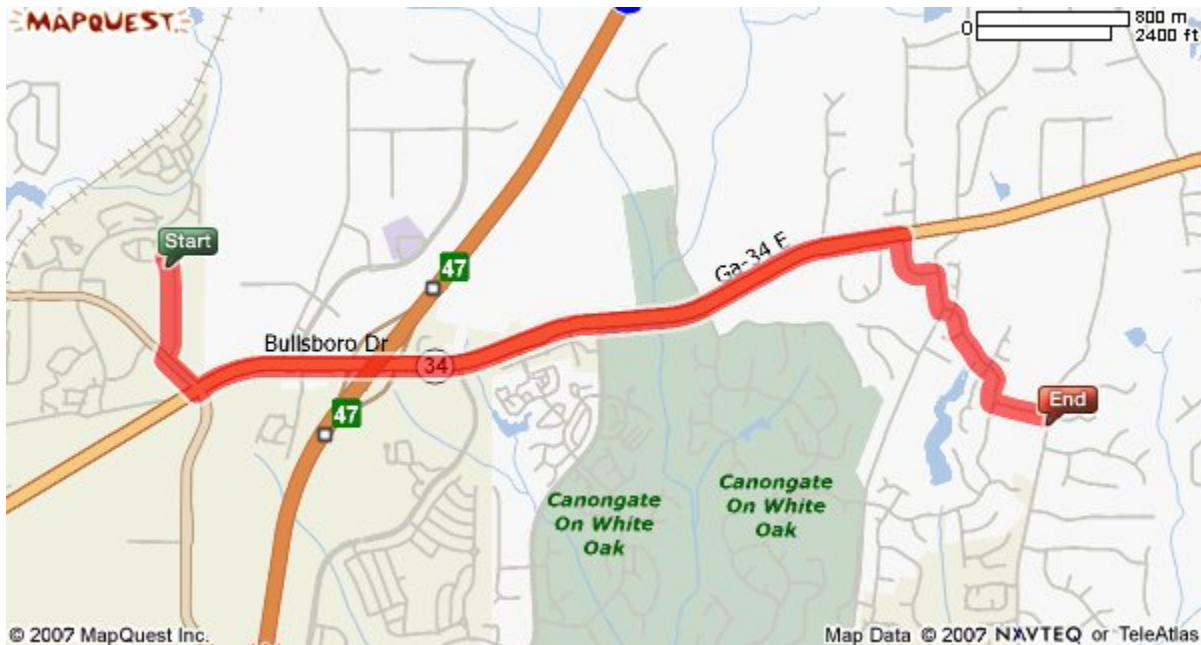

White Oak Elementary School

770 Lora Smith Road
Newnan, GA 30265
770-254-2860
Fax 770-304-5927
www.cowetaschools.org/white/

Directions to White Oak Elementary from the Central Registration Office: Go South on Werz Industrial Dr. toward Millard Farmer Industrial Blvd/GA-34 by pass – Turn left onto Millard Farmer Industrial Blvd. – Turn left onto Bullsboro Drive/GA-34 E. Continue to follow GA-34E for approximately 3.3 miles and make a right onto Lora Smith Road – White Oak Elementary is on the Right approximately 1 miles down Lora Smith Road.