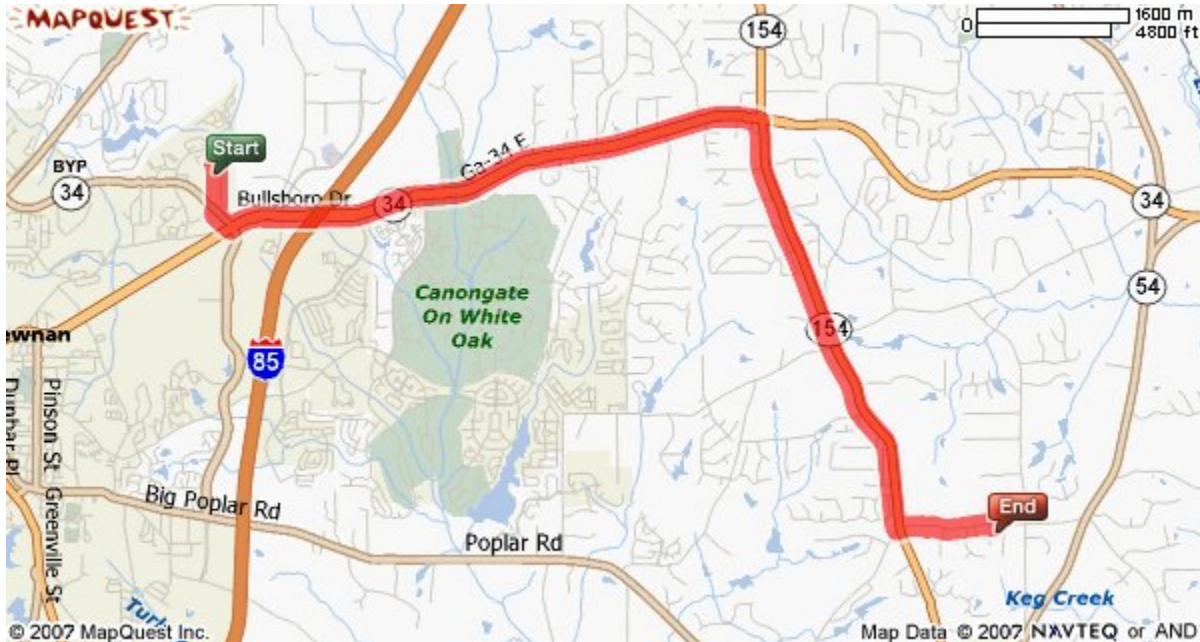

Willis Road Elementary School

430 Willis Road
Sharpsburg, GA 30277
770-304-7995
Fax 770-304-7999
www.cowetaschools.org/wres/

Directions to Willis Road Elementary from the Central Registration Office: Go South on Werz Industrial Dr. toward Millard Farmer Industrial Blvd/GA-24 by pass – Turn left onto Millard Farmer Industrial Blvd. – Turn left onto Bullsboro Drive/GA-34 E. Continue to follow GA-34E for 4.7 miles and make a right onto Sharpsburg McCollum Rd/GA-154 – travel for 3.6 miles and make a left onto Willis Road 0.8 miles – Willis Road Elementary school will be on your left just beyond Lee Middle School.